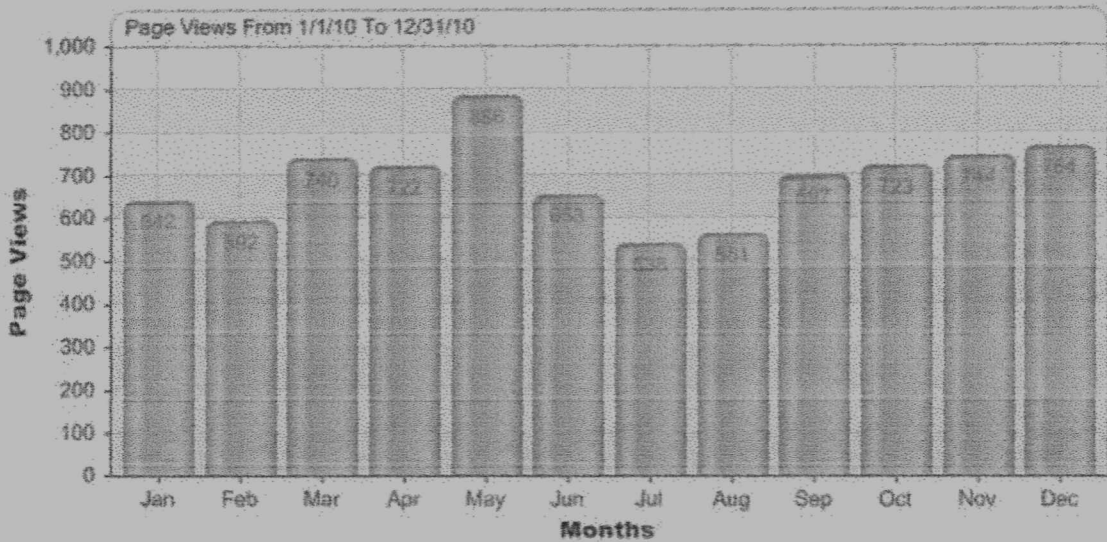

This gives the number of web site visits for one month, May 2010 by day

This just shows that we can put a lot more stuff on the web page if we have to.

This gives the web site visits by year from 2008 (from June), two full years, and then part of 2011 through the end of February.

This gives the amount of material that was down loaded by visitors each year (part and full).

This gives just one year's worth (2010), month by month for web visits

This gives the downloads from the web site for one year (2010), month by month.