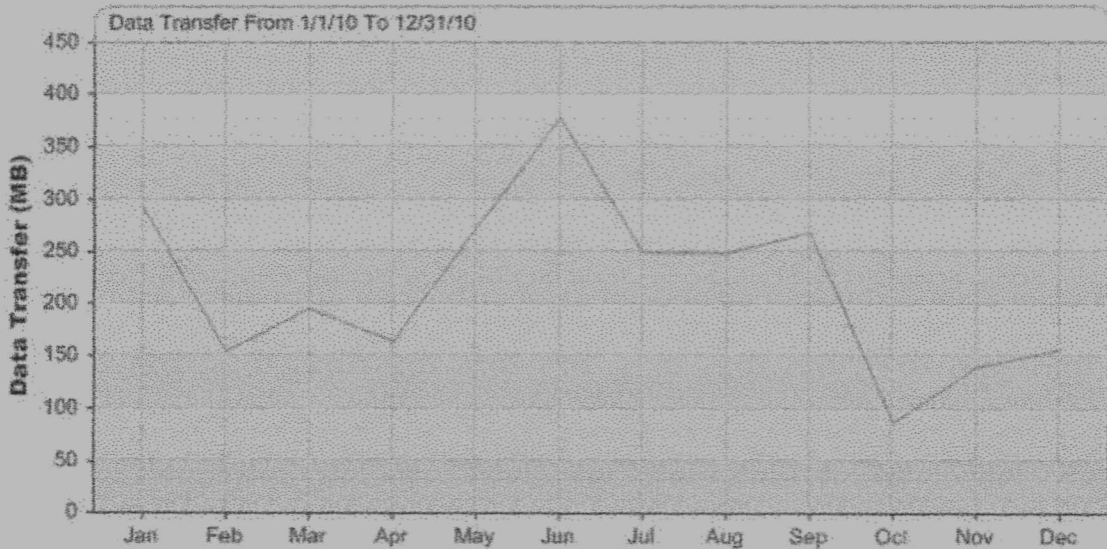

This gives the number of web site visits for one month, May 2010 by day

This just shows that we can put a lot more stuff on the web page if we have to.

This gives the web site visits by year from 2008 (from June), two full years, and then part of 2011 through the end of February.

This gives the amount of material that was down loaded by visitors each year (part and full).

This gives just one year's worth (2010), month by month for web visits

This gives the downloads from the web site for one year (2010), month by month.