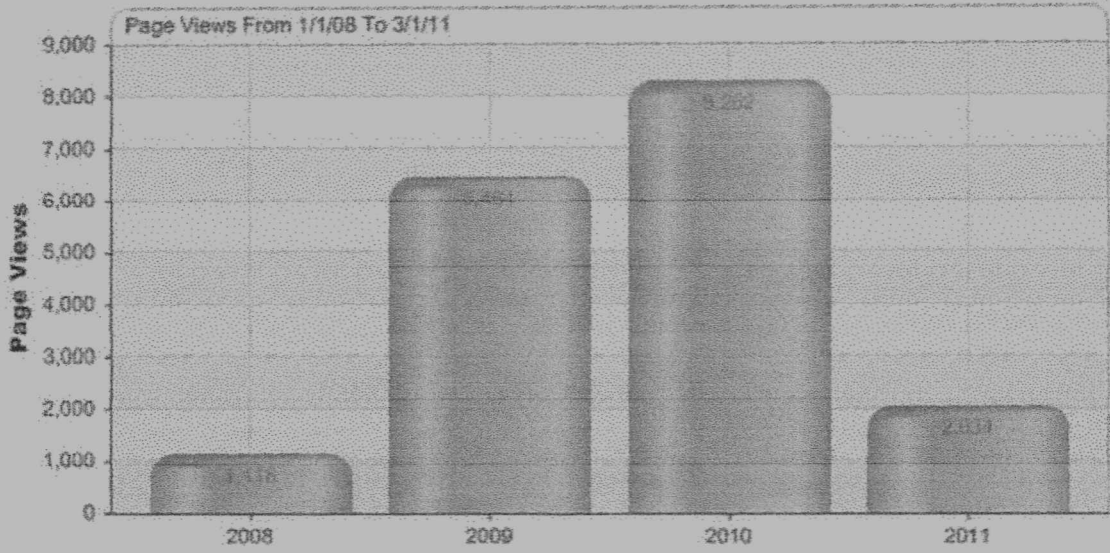

This gives the number of web site visits for one month, May 2010 by day

This just shows that we can put a lot more stuff on the web page if we have to.

This gives the web site visits by year from 2008 (from June), two full years, and then part of 2011 through the end of February.

This gives the amount of material that was down loaded by visitors each year (part and full).

This gives just one year's worth (2010), month by month for web visits

This gives the downloads from the web site for one year (2010), month by month.