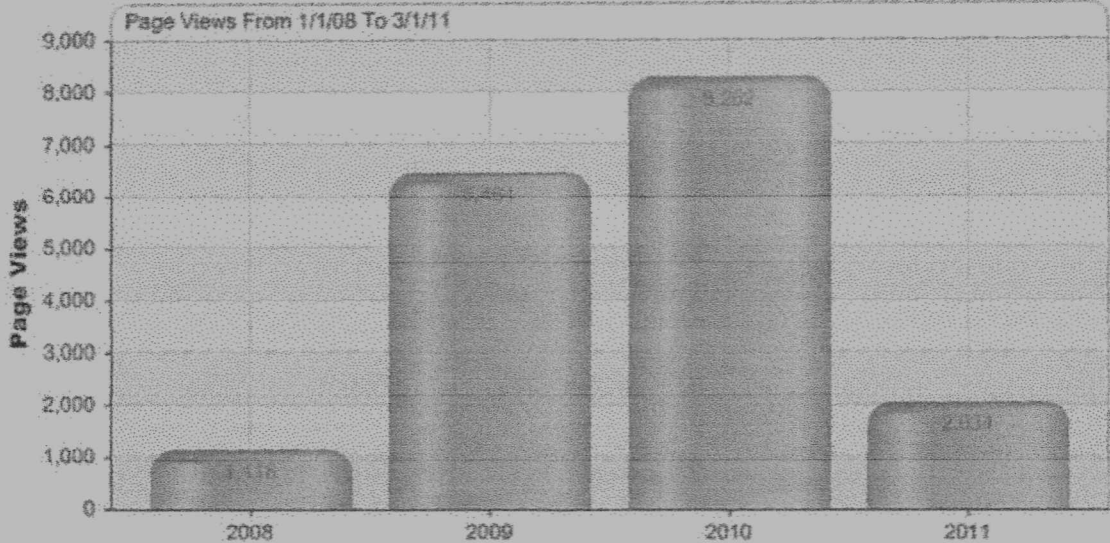

This gives the number of web site visits for one month, May 2010 by day

This just shows that we can put a lot more stuff on the web page if we have to.

This gives the web site visits by year from 2008 (from June), two full years, and then part of 2011 through the end of February.

This gives the amount of material that was down loaded by visitors each year (part and full).

This gives just one year's worth (2010), month by month for web visits

This gives the downloads from the web site for one year (2010), month by month.